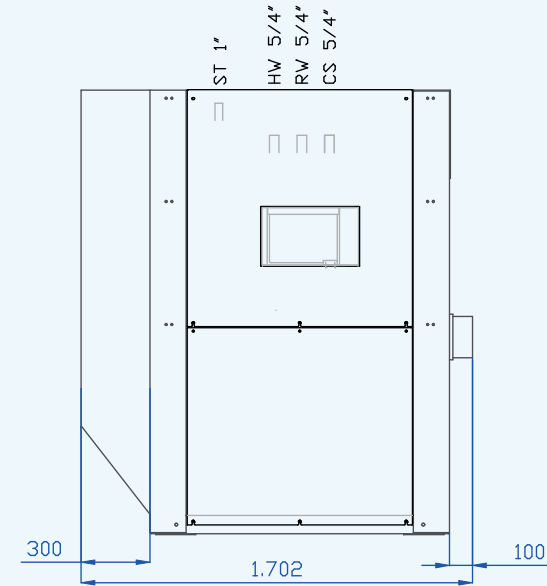

UNICA TYPE 100/3 - 794

DOUBLE DRAIN VALVE

06062011

Steam 1" (VA)
 Hot Water 5/4"- 2" (EC0)
 Recovery Water 5/4"- 2" (E1)
 Cold Soft 5/4"- 2" (EF0)