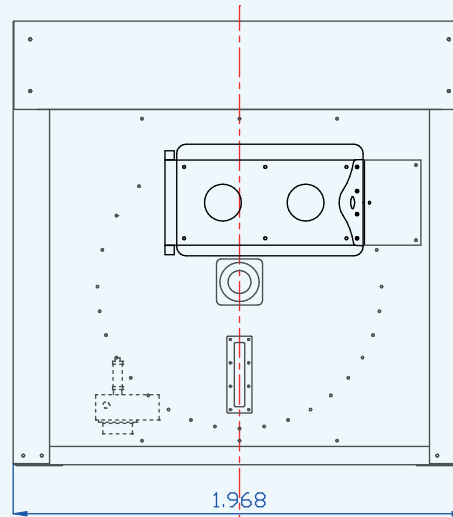

UNICA TYPE 100/3 - 794

DOUBLE DRAIN VALVE

06062011

Steam 1" (VA)
 Hot Water 5/4"- 2" (EC0)
 Recovery Water 5/4"- 2" (E1)
 Cold Soft 5/4"- 2" (EF0)