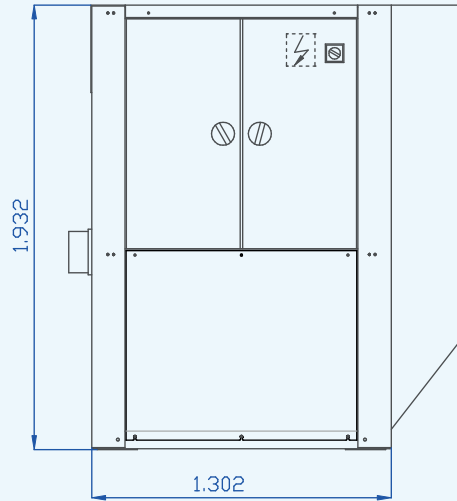

UNICA TYPE 100/3 - 794

DOUBLE DRAIN VALVE

06062011

Steam 1" (VA)
 Hot Water 5/4"- 2" (EC0)
 Recovery Water 5/4"- 2" (E1)
 Cold Soft 5/4"- 2" (EF0)